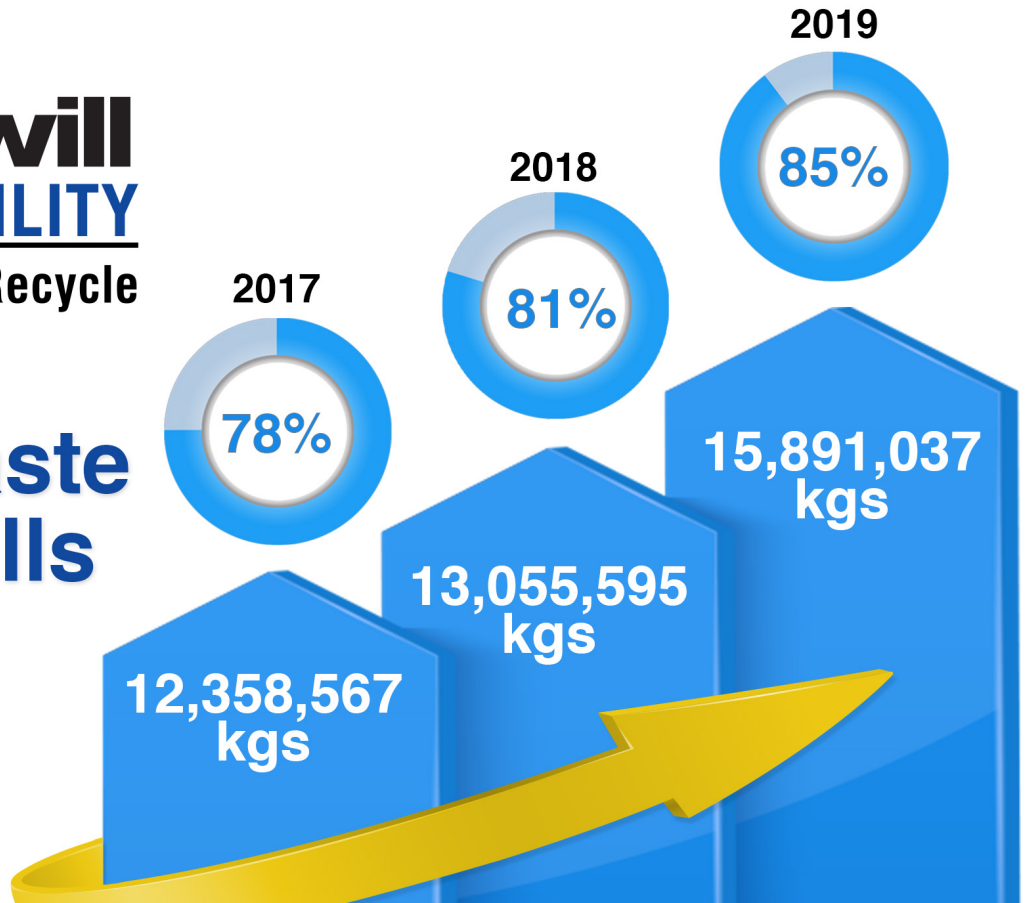

Diverted waste from landfills

Goodwill Industries cares about Alberta.

Donate and shop with us today, and you'll help strengthen families and communities through the power of work and the dignity of a job